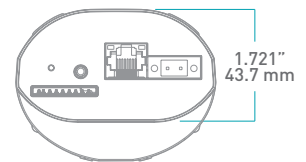

N - Day/Night    W - WDR (Day/Night)    I - Interior

## Dimensions

Side

Front

Back

\*IQ762NE-V16 & IQ762WE-V16 Lens Note: Adjusting the Field-of-View (FoV) wider than the maximum specified by IQinVision can result in vignetting.