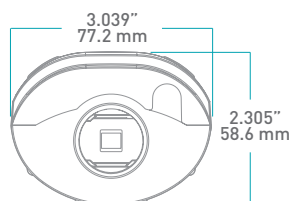

### Misc

Approvals	FCC, CE, UL, cUL
Temperature Range	32°F to 104°F, 0°C to 40°C
Weight (grams)	353 g
Warranty	3 year
Lens Options	V6 Telephoto Lens 1/2" CS, 12-40 mm, F1.8, IR V7 Wide Angle Lens 1/2" CS, 4-12mm, F1.4, IR V16* Wide Angle Lens 1/3" CS, 2.8-12 mm, F1.4, IR W2 Wide Angle Lens 1/2" CS, 1.8-3 mm, F1.4 IR
Accessories	IQ76X-AVC IQ76X Series Analog Video Cable Adapter 6" (153mm)

N - Day/Night    W - WDR (Day/Night)    I - Interior

## Dimensions

Side

Front

Back

\*IQ762NE-V16 & IQ762WE-V16 Lens Note: Adjusting the Field-of-View (FoV) wider than the maximum specified by IQinVision can result in vignetting.