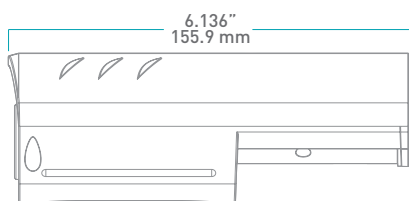

Misc

Approvals	FCC, CE, UL, cUL
Temperature Range	32°F to 104°F, 0°C to 40°C
Weight (grams)	353 g
Warranty	3 year
Lens Options	V6 Telephoto Lens 1/2" CS, 12-40 mm, F1.8, IR V7 Wide Angle Lens 1/2" CS, 4-12mm, F1.4, IR V16* Wide Angle Lens 1/3" CS, 2.8-12 mm, F1.4, IR W2 Wide Angle Lens 1/2" CS, 1.8-3 mm, F1.4 IR
Accessories	IQ76X-AVC IQ76X Series Analog Video Cable Adapter 6" (153mm)

Product Configurations

Part Number	Max Resolution	Max Framerate	Min Illumination	Compatible Lens
IQ761NI	HD720p – 1280 x 720	60 fps	Color: 0.1 lux, B/W: <0.05 lux	V6, V16
IQ761WI	HD720p – 1280 x 720	60 fps	Color: 0.2 lux, B/W: <0.05 lux	V6, V16
IQ762NI, IQ762WI	HD1080p – 1920 x 1080	30 fps	Color: 0.2 lux, B/W: <0.05 lux	V6, V16*, W2
IQ763NI	3.6MP – 2560 x 1440	16 fps	Color: 0.3 lux, B/W: <0.05 lux	V6, V16, W2
	3.1 MP – 2048 x 1536	20 fps	Color: 0.3 lux, B/W: <0.05 lux	V6, V16, W2
IQ763WI	3.1 MP – 2048 x 1536	20 fps	Color: 0.2 lux, B/W: <0.05 lux	V6, V16, W2
IQ765NI	5 MP – 2592 x 1944	10 fps	Color: 0.3 lux, B/W: <0.05 lux	V6, V7, W2

N - Day/Night   W - WDR (Day/Night)   I - Interior

Dimensions

Side