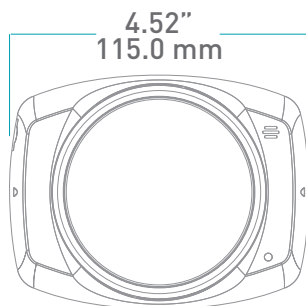

Temperature Range	32° F to 104° F, 0° C to 40° C
-------------------	--------------------------------

Weight (grams)	298 g
----------------	-------

Warranty	5 years
----------	---------

Lens Options	B7* Wide Angle Varifocal Lens 1/2.7" M12, 3-6mm, F2.0 F1 Wide Angle Lens 1/3" M12, 4.2 mm, F1.8 F2 Wide Angle Lens 1/3" M12, 2.8 mm, F2.6 F3 Telephoto Lens 1/3" M12, 8 mm, F1.8 F4 Wide Angle Lens 1/3" M12, 3.6 mm, F1.8
--------------	--

Accessories	IQD4-PB Pendant Mount Black IQD-GBA Gang Box Adapter
-------------	---

Product Configurations

Part Number	Max Resolution	Max Framerate	Min Illumination	Compatible Lens
IQD30SV	SD480p - 720 x 480	60 fps	Color: 0.1 lux	B7 F1, F2, F3
IQD31SV	HD720p - 1280 x 720	30 fps	Color: 0.1 lux	B7, F1, F2, F3
IQD32SV	HD1080p - 1920 x 1080	30 fps	Color: 0.2 lux	B7*, F1, F3, F4

Dimensions

Top

Side

*IQD32SV-B7 Lens Note: Adjusting the Field-of-View (FoV) wider than the maximum specified by IQinVision can result in vignetting.