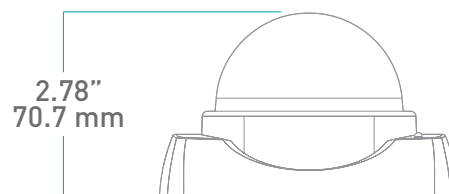

Temperature Range	32° F to 104° F, 0° C to 40° C
-------------------	--------------------------------

Weight (grams)	298 g
----------------	-------

Warranty	5 years
----------	---------

Lens Options	B7* Wide Angle Varifocal Lens 1/2.7" M12, 3-6mm, F2.0 F1 Wide Angle Lens 1/3" M12, 4.2 mm, F1.8 F2 Wide Angle Lens 1/3" M12, 2.8 mm, F2.6 F3 Telephoto Lens 1/3" M12, 8 mm, F1.8 F4 Wide Angle Lens 1/3" M12, 3.6 mm, F1.8
--------------	--

Accessories	IQD4-PB Pendant Mount Black IQD-GBA Gang Box Adapter
-------------	---

Product Configurations

Part Number	Max Resolution	Max Framerate	Min Illumination	Compatible Lens
IQD30SV	SD480p - 720 x 480	60 fps	Color: 0.1 lux	B7 F1, F2, F3
IQD31SV	HD720p - 1280 x 720	30 fps	Color: 0.1 lux	B7, F1, F2, F3
IQD32SV	HD1080p - 1920 x 1080	30 fps	Color: 0.2 lux	B7*, F1, F3, F4

Dimensions

Top

Side

*IQD32SV-B7 Lens Note: Adjusting the Field-of-View (FoV) wider than the maximum specified by IQinVision can result in vignetting.