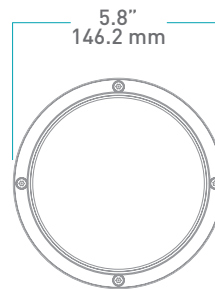

Dimensions

Top