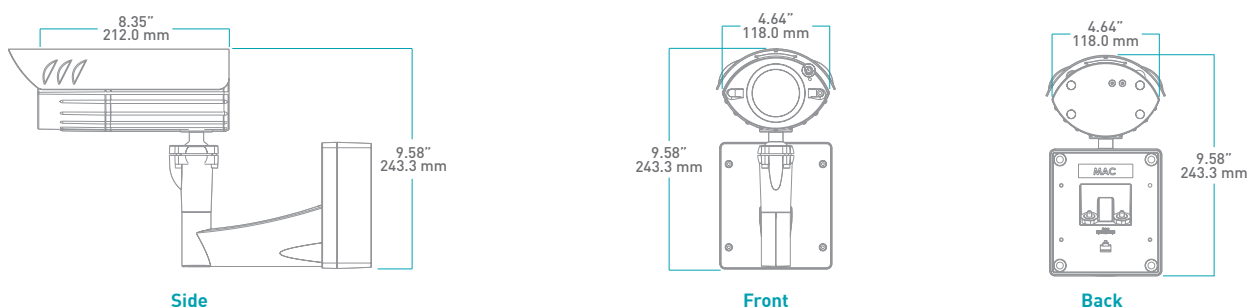

Misc

Ingress Protection Rating	IP66, NEMA 4
Approvals	FCC, CE, UL, cUL
Temperature Range	-22°F to 122°F, -30°C to 50°C
Weight (grams)	2839 g
Warranty	3 year
Lens Options	V6 Telephoto Lens 1/2" CS, 12-40 mm, F1.8, IR V7 Wide Angle Lens 1/2" CS, 4-12 mm, F1.4, IR V16* Wide Angle Lens 1/3" CS, 2.8-12mm, F1.4, IR W2 Wide Angle Lens 1/2" CS, 1.8-3 mm, F1.4, IR
Accessories	IQ800-PMA Pole Mount Adaptor IQ800-JBC Junction Box Cover IQ800-JB+C Junction Box with Cover

N - Day/Night **W** - WDR (Day/Night) **E** - Exterior

Dimensions

*IQ862NE-V16 & IQ862WE-V16 Lens Note: Adjusting the Field-of-View (FoV) wider than the maximum specified by IQinVision can result in vignetting.