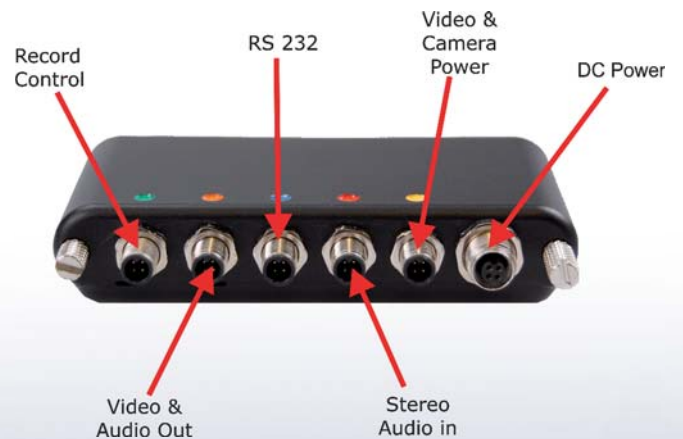

FlashBack-2C Pod

FlashBack-2C Pod with Ovation's i-Conex miniature inter-connection and cabling system

- New connection Pod for the FlashBack-2 DVR.
- Camera power supply output at 5,9, or 12 VDC.
- i-Conex inter-connection and cabling system for easy installation.
- Connection upgrade available for all new and existing FlashBack-2s.

The most recent addition to popular FlashBack-2 range of DVRs is a new connection Pod fitted with Ovation's i-Conex inter-connection system.

i-Conex makes installation and wiring of the FlashBack-2 DVR far easier. Each FlashBack-2C Pod is supplied with a set of interface cables to commonly used video, audio and DC power connectors. To aid deployment, it's a simple operation to extend any cable with the in-line 0.5 and 1 metre extension cables included with each system.

The Pod also features a camera power supply which can be set to 5, 9 or 12 volts by internal DIP switches.

The FlashBack-2C Pod upgrade is available for all new and existing FlashBack-2s.

Miniature Inter-Connection System

FlashBack-2C Pod is fitted with Ovation's i-Conex miniature inter-connection system for ease of wiring and installation.

FlashBack-2C Connection Pod

FlashBack-2C Pod

i-Conex Cable set supplied with FlashBack-2C Pod: