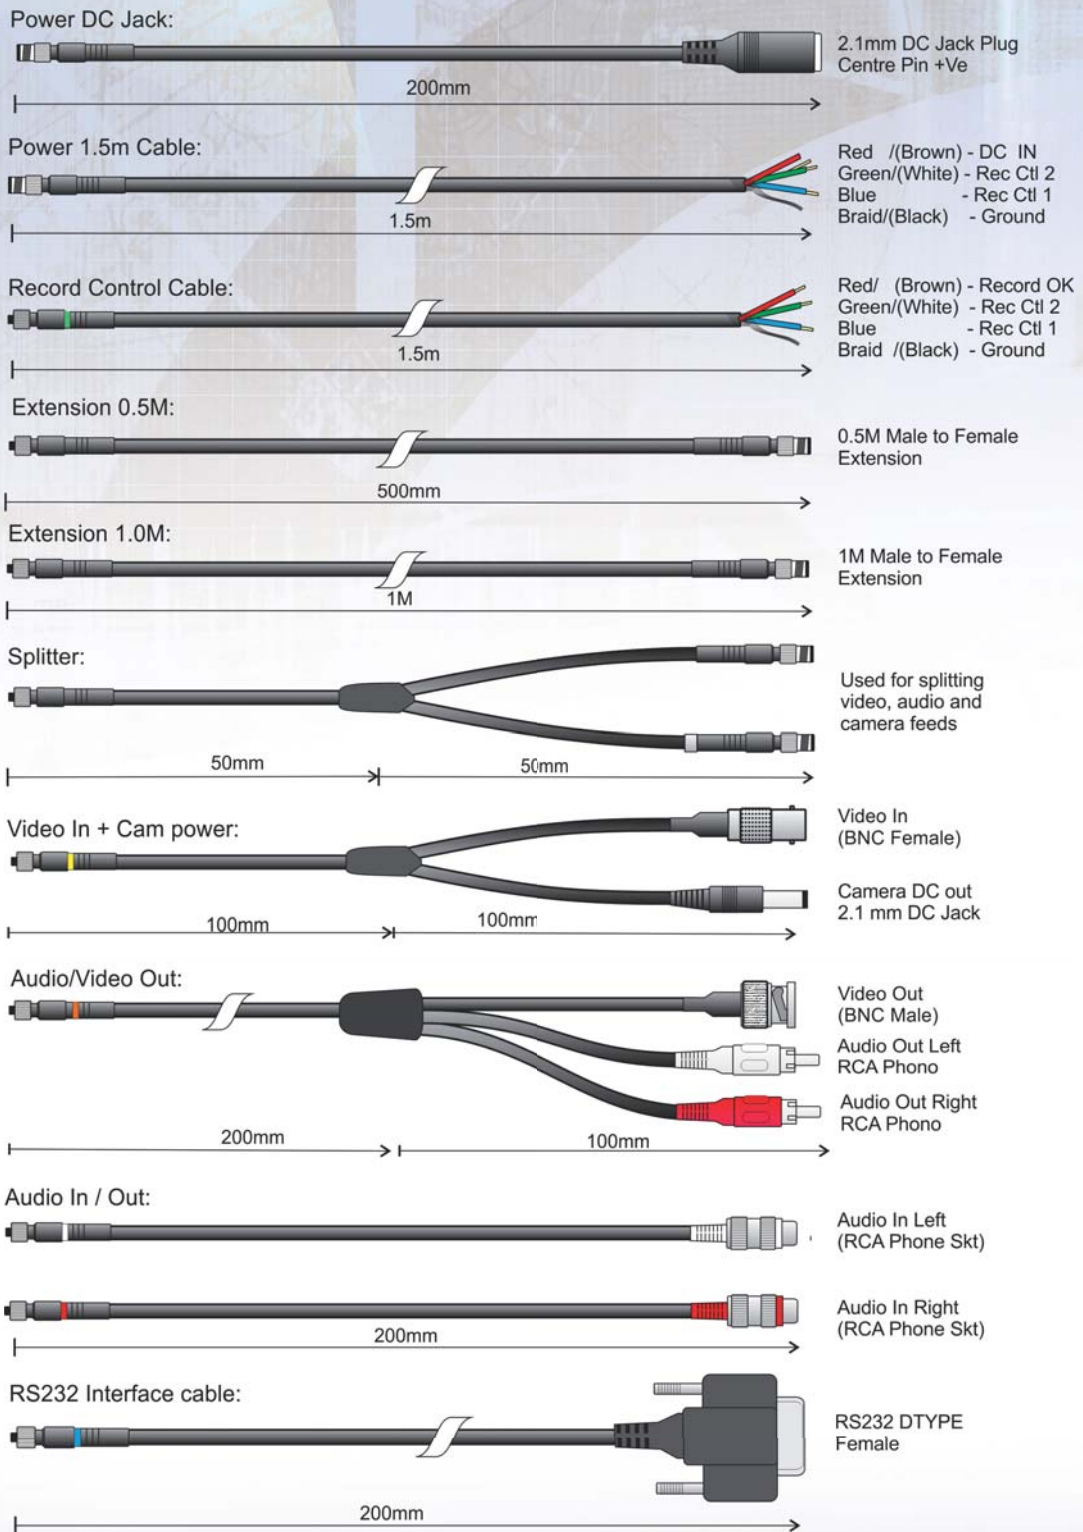

The most recent addition to popular FlashBack-2 range of DVRs is a new connection Pod fitted with Ovation's i-Conex inter-connection system.

i-Conex makes installation and wiring of the FlashBack-2 DVR far easier. Each FlashBack-2C Pod is supplied with a set of interface cables to commonly used video, audio and DC power connectors. To aid deployment, it's a simple operation to extend any cable with the in-line 0.5 and 1 metre extension cables included with each system.

FlashBack-2C Pod is fitted with Ovation's i-Conex miniature inter-connection system for ease of wiring and installation.

FlashBack-2C Connection Pod

FlashBack-2C Pod

i-Conex Cable set supplied with FlashBack-2C Pod:

For the full range of the i-Conex cables and accessories available for FlashBack-2C please visit www.ovation.co.uk/i-conex.

FlashBack-2C Pod

FlashBack-2 fitted to the Connection Pod with the i-Conex DC Power, Video & Camera Power, RS-232 and Video & Audio Out Cables.

FlashBack-2C pod with the i-Conex Low Light Colour Bullet Camera.
(Note: the Pod includes camera power supply of 5, 9 or 12 V.)

Product Code	Description
FB2C-5671	FlashBack-2C Pod with Ovation's i-Conex interconnection system complete with interface cable set
FB2C-5670	Additional i-Conex cable set for FlashBack-2C pod