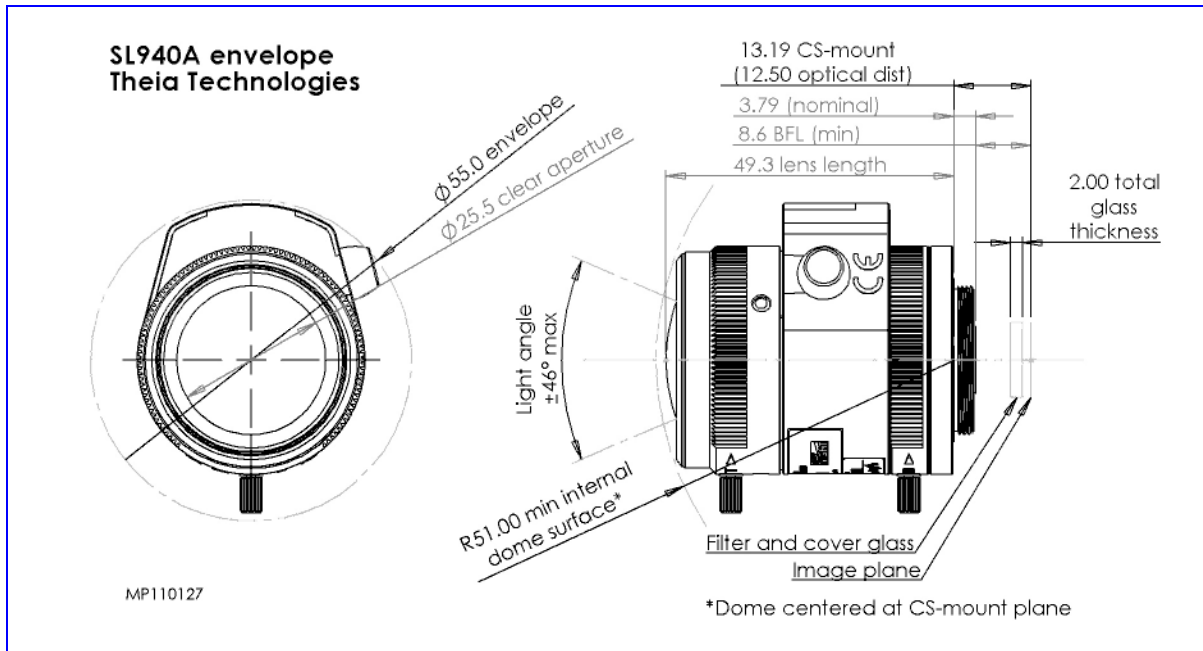

Theia

TECHNOLOGIES

SL940 Telephoto Day/Night Five Megapixel Lens

9mm

40mm

- ✓ 9-40mm for long reach and field of view optimization
- ✓ IR corrected for true **Day/Night** cameras
- ✓ Supports **multi megapixel resolution** cameras for demanding applications up to five megapixels
- ✓ Compact design to fit into domes as small as 4" minidome size
- ✓ Designed with auto or manual iris, CS-mount 1/3", 1/2.7" HD, and 1/2.5" sensors

Lenses	SL940A DC-autoiris	SL940M Manual iris
Focal length	9-40mm	
Resolution	Up to 5MPix resolution	
F/#	F/1.5 to close	
IR Correction	Day/Night	
Mount	CS	
Lens length	<50mm	
Minimum focal distance	2.5m	
Iris cable length	30cm	N/A

Sensor size	1/3"	1/2.7" HD	1/2.5"
Field of view (H)	30° - 7.1°	37° - 8.6°	36° - 8.5°
Field of view (V)	22° - 5.3°	20° - 4.8°	27° - 6.3°
Field of view (D)	38° - 8.8°	42° - 9.9°	46° - 10.6°

Theia Technologies in cooperation with Nittoh Kogaku K.K., Suwa, Japan