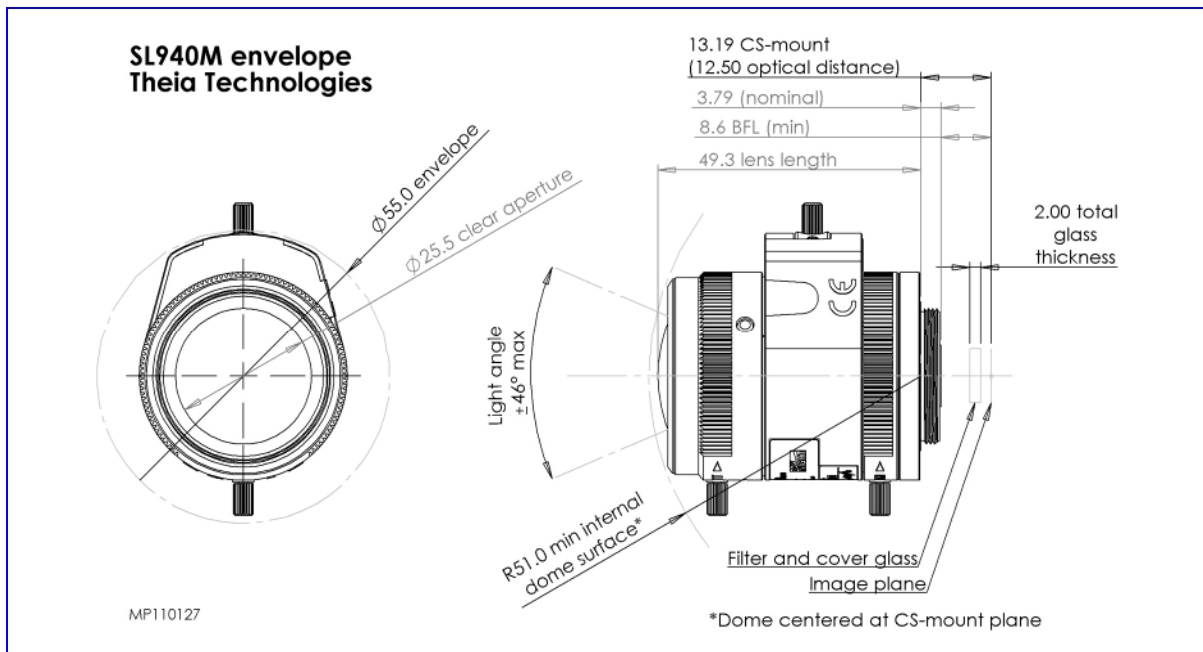

Theia

TECHNOLOGIES

SL940 Telephoto Day/Night Five Megapixel Lens

9mm

40mm

- ✓ 9-40mm for long reach and field of view optimization
- ✓ IR corrected for true **Day/Night** cameras
- ✓ Supports **multi megapixel resolution** cameras for demanding applications up to five megapixels
- ✓ Compact design to fit into domes as small as 4" minidome size
- ✓ Designed with auto or manual iris, CS-mount 1/3", 1/2.7" HD, and 1/2.5" sensors

Lenses	SL940A DC-autoiris	SL940M Manual iris
Focal length	9-40mm	
Resolution	Up to 5MPix resolution	
F/#	F/1.5 to close	
IR Correction	Day/Night	
Mount	CS	
Lens length	<50mm	
Minimum focal distance	2.5m	
Iris cable length	30cm	N/A

Sensor size	1/3"	1/2.7" HD	1/2.5"
Field of view (H)	30° - 7.1°	37° - 8.6°	36° - 8.5°
Field of view (V)	22° - 5.3°	20° - 4.8°	27° - 6.3°
Field of view (D)	38° - 8.8°	42° - 9.9°	46° - 10.6°

Theia Technologies in cooperation with Nittoh Kogaku K.K., Suwa, Japan