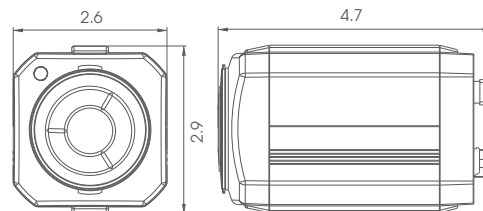

General Feature Diagram (Unit: inch)

Technical Specification

Signal System	NTSC	
Image Sensor	1/4 " SONY Double Scan EXview HAD CCD	
Scanning System	2:1 Interface	
Horizontal Resolution	550TV Lines	
Scanning Frequency	15.734 KHz x 59.94 Hz (H x V)	
Total Pixels	Effective Pixels	811 x 508 (H x V) 768 x 494 (H x V)
Synchronization	Internal	
Lens	36x Optical Zoom (F1.6 (W) ~ F4.5 (T), f=3.4 ~ 122.4 mm)	
Lens Type	36x Optical Zoom Lens	
S/N	More than 50dB (AGC Off)	
Gamma	r = 0.45	
Min. Illumination	0.3 Lux (Color) / 0.1 Lux (B/W) (30 IRE@Wide End, AGC: Super, DSS: Off)	
Shutter Speed	1/60 ~ 1/100,000 sec	
Day & Night	True Day & Night with ICR Mechanism	
Day & Night Function	Auto, Color, B/W, EXT	
Video Output Level	1.0 Vp-p Composite (75 Ω)	
On-Screen Display (OSD)	Built-in	
BLC	On / Off (Level adjustment, Area selection)	
White Balance	ATW, Indoor, Outdoor, Push Auto, Manual (R Gain, B Gain), AWB	
Privacy Masking	15 Zones	
Mirror	Off, H-Flip, V-Flip, HV-Flip	
Motion Detection	5 Zones	
WDR	On / Off (Level adjustable)	
Digital Zoom Ratio	10x	
Digital Slow Shutter	Off, 2 ~ 128 Field	
Other Function	Freeze, Sharpness, Negative	
Language Option	English, Chinese, Russian, Spanish, German	
Operating Temperature	14 °F ~ 122 °F (-10 °C ~ 50 °C)	
Storage Temperature	-4 °F ~ 140 °F (-20 °C ~ 60 °C)	
Humidity	Less than 80% RH	
Power Supply	DC 12 V (±10%), Max. 350 mA	
External Control	RS-485, PTZ Controller	
Dimension	2.6 x 2.9 x 4.7 inch (67 x 73 x 119.5 mm)	
Weight	1.1 lbs (502 g)	