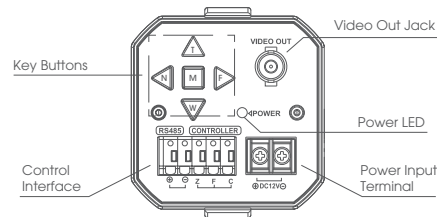

Tel: (416) 674-2804
sales@bockoptronics.ca
www.bockoptronics.ca

Resolution 550TVL

KPC-ZA360WN

Resolution 550+TVL
Low Lux Super Exview OSD True D/N
36x Optical Zoom Camera

Key Features

- 1/4 " SONY Double Scan EXview HAD CCD
- Min. Illumination of 0.3 Lux (Color)
- Low Lux Super Exview
- 36x Optical Zoom Lens
- True Day & Night with ICR Mechanism
- BLC / AWB / AGC / DSS / WDR / AF Zoom
- DC 12 V Power

Key Button

Following buttons control zoom, focus, and auto focus functions.
W(WIDE) button : To widen the view. (ZOOM OUT)
T(TELE) button : To close in on a far object. (ZOOM IN)
N(NEAR) button : To see a near object clearly.
F(FAR) button : To see a far object clearly.

Pressing the M(MENU) button prompts the main setup menu.
(Setup menu can be navigated using these buttons.)

MENU(M) button : To access the main setup menu.
UP(T) button : To move the arrow indicator to up.
DOWN(W) button : To move the arrow indicator to down.
LEFT(N) button : To change date to down.
RIGHT(F) button : To change date to up.