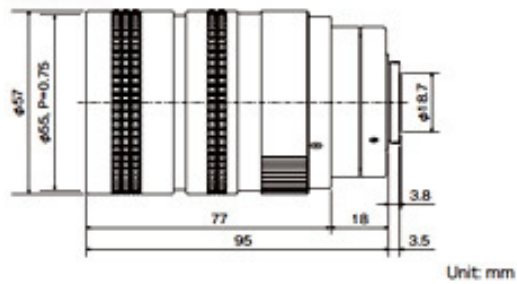

VGA Lens (Manual Zoom Lens)

FL-HC6Z0810-VG

Dimensions

Unit: mm

Format size		1/2, 1/3" format
Focal length		8-48 mm
Maximum aperture ratio		1:1.0-1.2
Iris range		1.0-22
Mount		C
Horizontal angle of view	1/3" format	33.0-5.8°
	1/2" format	43.3-7.7°
	1/1.8" format	-
	2/3" format	-
Minimum object distance		0.75 m
Back focal length		13.65 mm
Filter size		55 P=0.75 mm
Dimensions		φ57×95 mm
Weight		430 g
Remarks		Manual Iris, Lock screws

Dimensions

Format size		2/3, 1/2, 1/3" format
Focal length		12.5-75 mm
Maximum aperture ratio		1: 1.8
Iris range		1.8-22
Mount		C
Horizontal angle of view	1/3" format	21.9-3.6°
	1/2" format	29.1-4.8°
	1/1.8" format	31.9-5.5°
	2/3" format	39.7-6.6°
Minimum object distance		1.0 m
Back focal length		18.41 mm
Filter size		49 P=0.75 mm
Dimensions		φ51×90 mm
Weight		320 g
Remarks		Manual Iris: FL-CC6Z1218-VG Manual Iris, Locking Screws(zoom and focus only): FL-CC6Z1218A-VG