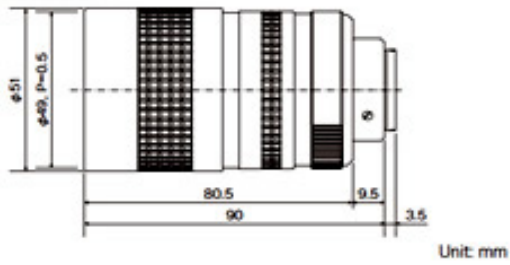

VGA Lens (Manual Zoom Lens)

FL-HC6Z0810-VG

Dimensions

Unit: mm

Format size		1/2, 1/3" format
Focal length		8-48 mm
Maximum aperture ratio		1:1.0-1.2
Iris range		1.0-22
Mount		C
Horizontal angle of view	1/3" format	33.0-5.8°
	1/2" format	43.3-7.7°
	1/1.8" format	-
	2/3" format	-
Minimum object distance		0.75 m
Back focal length		13.65 mm
Filter size		55 P=0.75 mm
Dimensions		φ57×95 mm
Weight		430 g
Remarks		Manual Iris, Lock screws

Dimensions

Format size		2/3, 1/2, 1/3" format
Focal length		12.5-75 mm
Maximum aperture ratio		1: 1.8
Iris range		1.8-22
Mount		C
Horizontal angle of view	1/3" format	21.9-3.6°
	1/2" format	29.1-4.8°
	1/1.8" format	31.9-5.5°
	2/3" format	39.7-6.6°
Minimum object distance		1.0 m
Back focal length		18.41 mm
Filter size		49 P=0.75 mm
Dimensions		φ51×90 mm
Weight		320 g
Remarks		Manual Iris: FL-CC6Z1218-VG Manual Iris, Locking Screws(zoom and focus only): FL-CC6Z1218A-VG